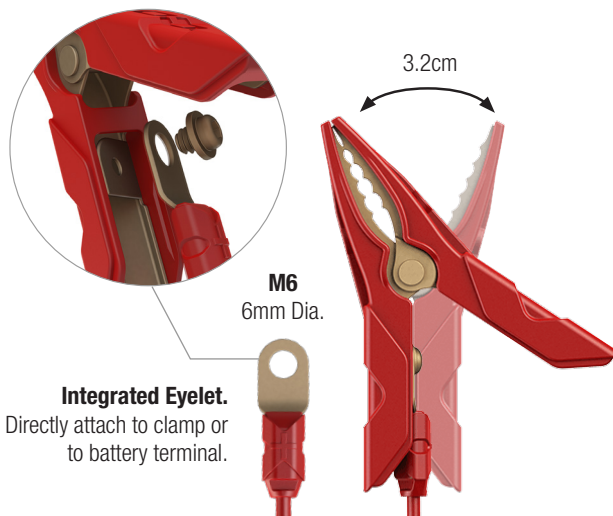

# WHAT'S IN THE BOX.

56" (142.24cm)

85" (217cm)

Charger +  
Interchangeable  
Connector

Battery Clamps +  
Integrated Eyelets

21"  
(55cm)

Mounting Bracket  
+ Strap

(2) #8x1"  
Self-tapping  
Screws

## Maximum Versatility.

Genius clamps are built with needle-nose profiles for smaller terminal applications and detachable integrated eyelets for permanently mounting the accessory to the battery.

**Integrated Eyelet.**  
Directly attach to clamp or  
to battery terminal.