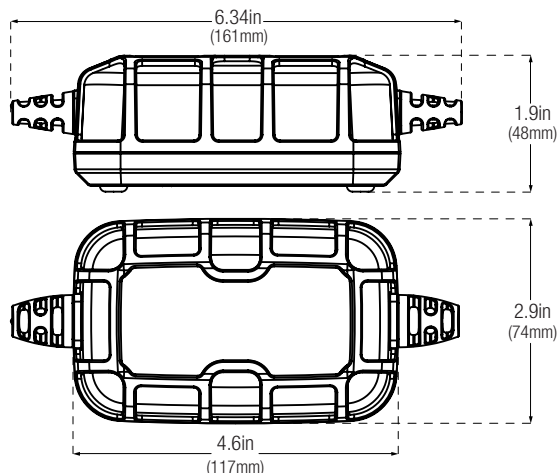

Units Per Pallet:

NA - 336 Units
International - 252 Units

NOCO

30339 Diamond Parkway, #102
Glenwillow, OH 44139 | USA
1.800.456.6626

no.co

NOCO®